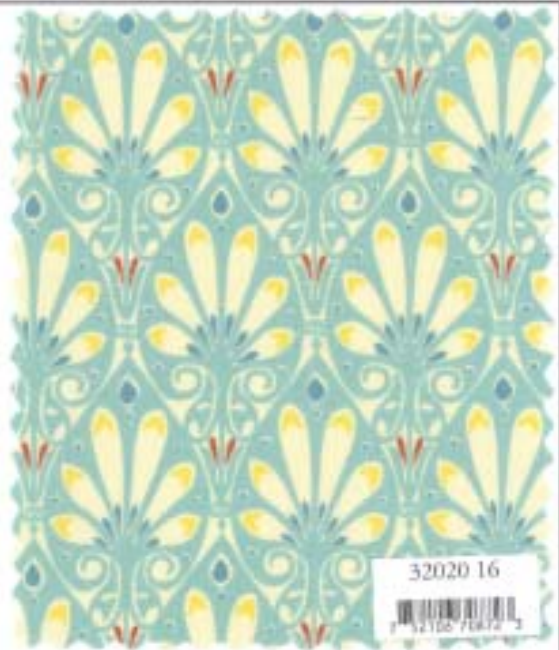

## Sentimental Studios

32017 17  
52108 70859 4

32022 13  
52108 70859 4

32020 18  
52108 70859 4

32016 17

21166 71110 2

*Reduced to show repeat*

32017 16

12 102 708 58 7

*Reduced to show repeat*

32015 13

moda

Page 10 of 11  
Subtle Pink  
Lime Green