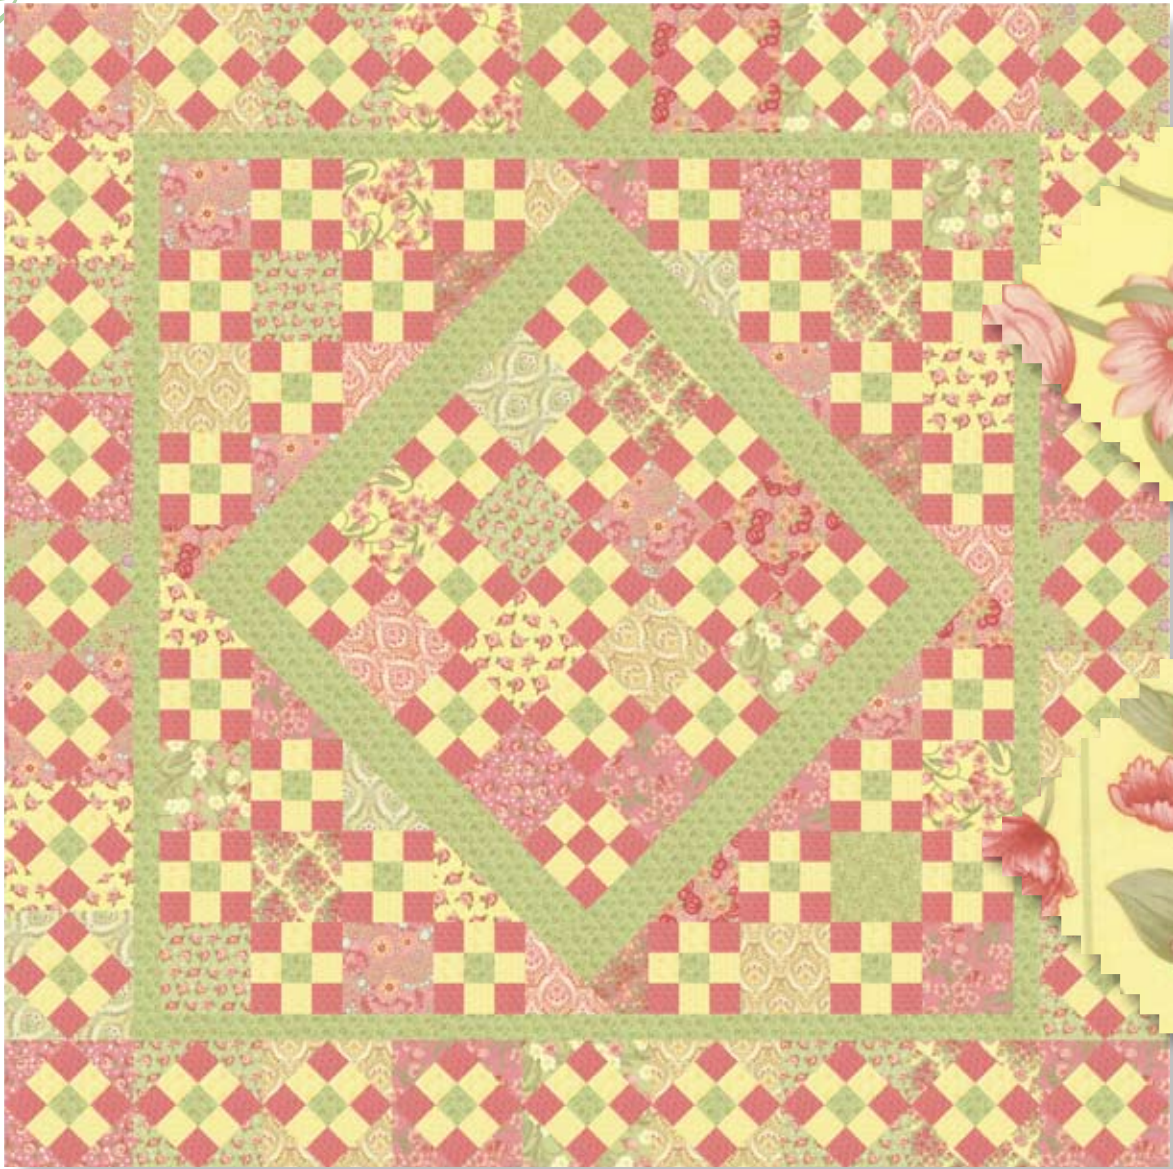

# Spring Magic

April Cornell

Spring Magic is lavish and extravagant in spring colors so vibrant they verge on surreal. Opulent detail set against delicate flowers and bold floral stripes make this collection a striking homage to the season of new growth and fresh beginnings. Even the coordinating wovens have a touch of shimmer with a hint of silver thread against the lush pinks, greens aquas and yellows.

moda

**35029 21\***  
MIMOSA  
PINK

**35130 11\***  
SPRING MAGIC • PINK

**35133 11\***  
DOTTY ROSE  
PINK

**35138 11**  
DECO • PINK

**35131 11\***  
BORDER STRIPE • PINK

**35134 21\***  
TRAIL  
WHITE PINK

**12610 18**  
LUREX  
PINK

moda

Krr35130 Size: 76"x76" Quilt by Angela Worrell

35130 12\*  
SPRING MAGIC  
YELLOW

35131 12  
BORDER STRIPE  
YELLOW

35135 12\*  
COSMINA  
YELLOW

35133 12\*  
DOTTY ROSE  
YELLOW